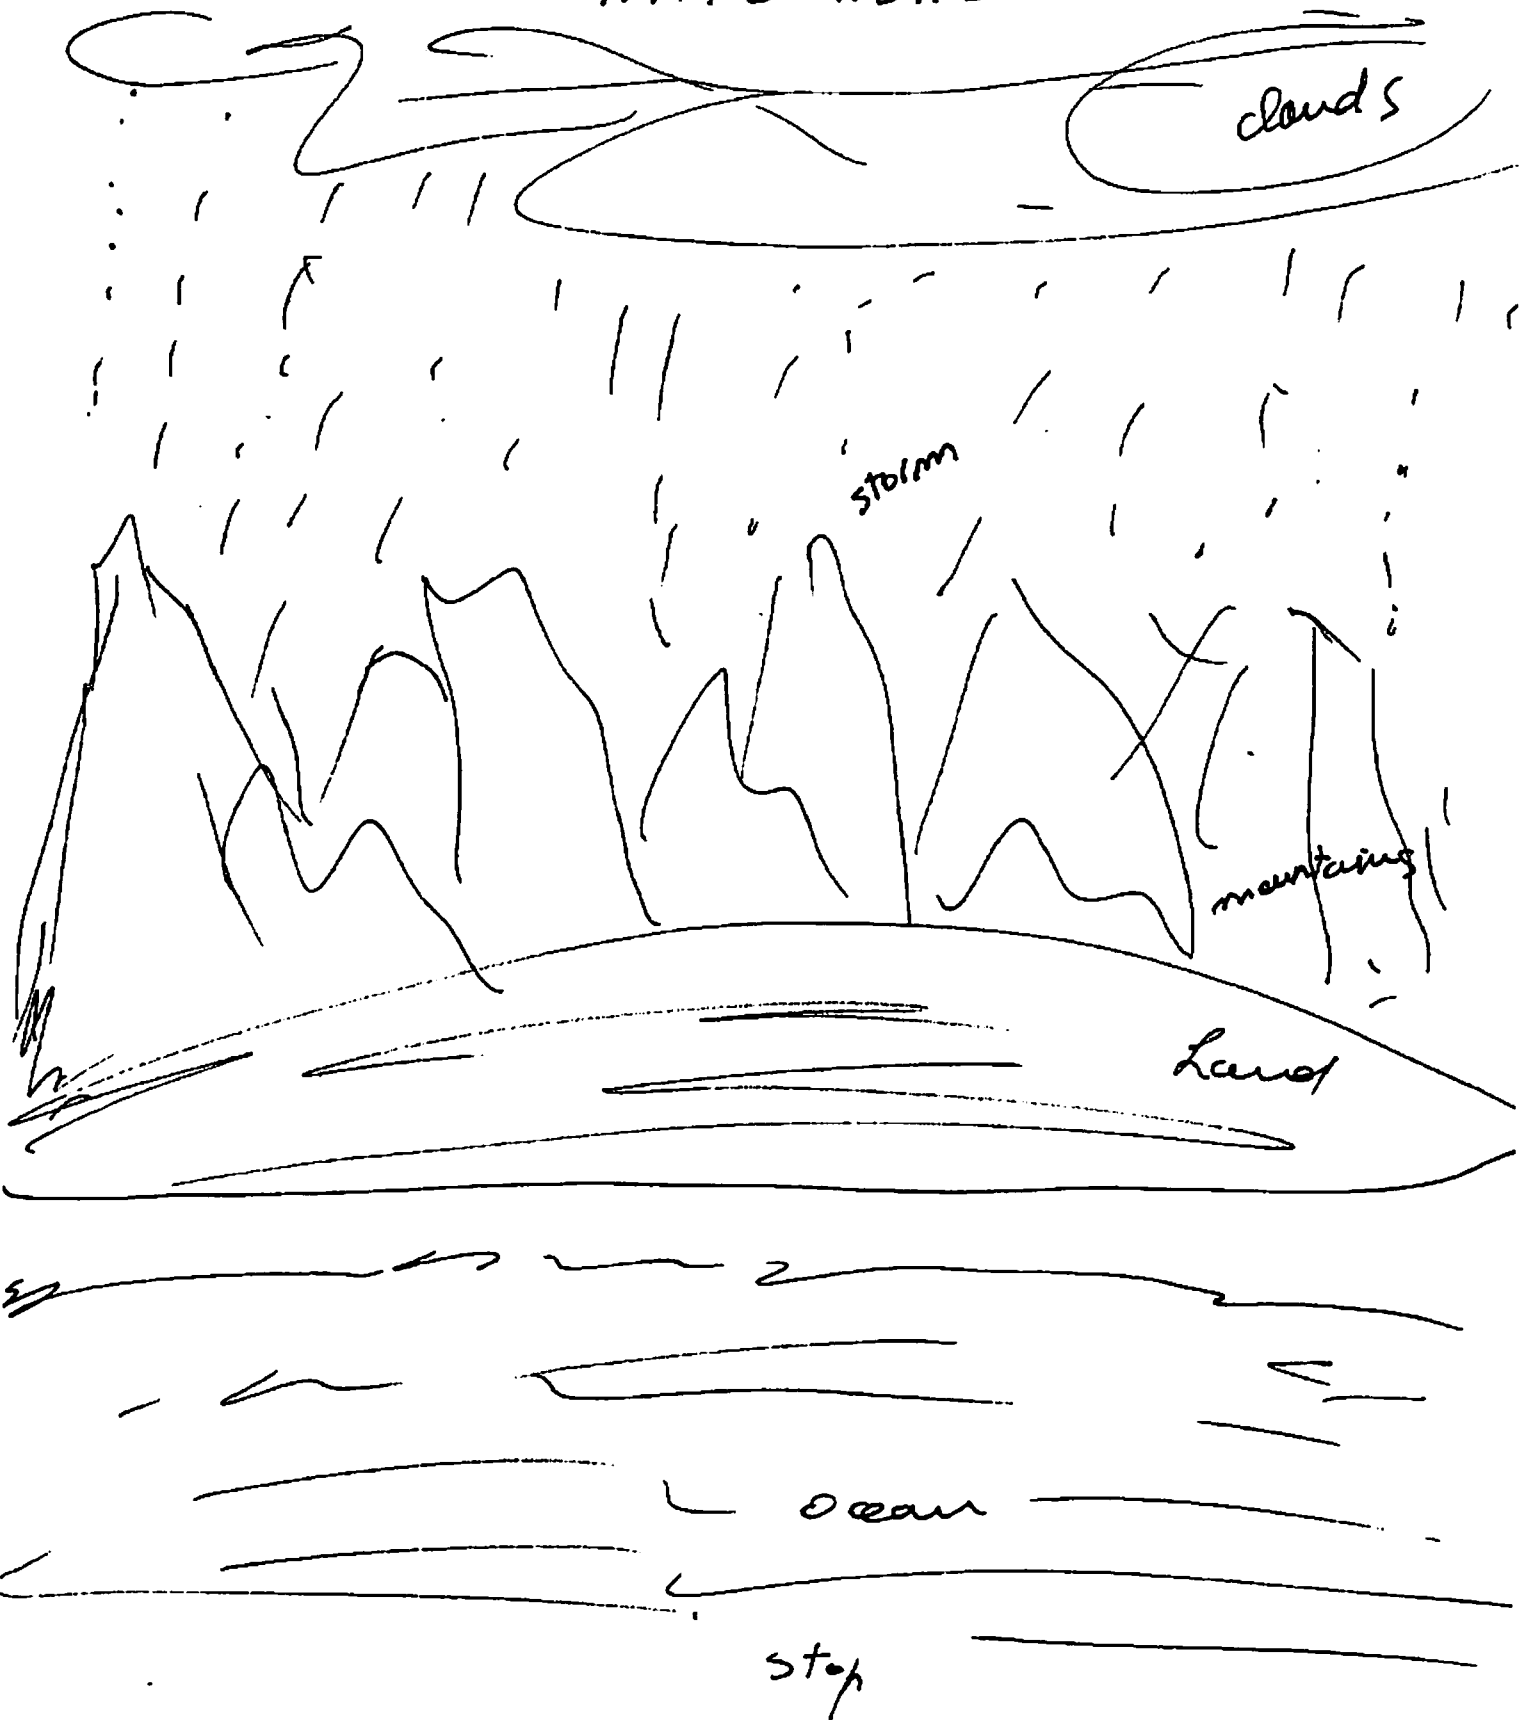

AMTG-NSHE
AMTG-NSHE

Stop

IDEOGRAM

Page 2:
Mania;

AMTG-NSHE
AMTG-NSHE

IDEOGRAM

Page 3:
Mania:

AMTG-NSHE
AMTG-NSHE

S-2

Page 1:
Name:

AMTG-NSHE

	Sights	Sounds	Smell Taste	Temperature	Texture	P
Colors Blue White Green Brown		chores	aromatic	warm	soft	storm
		land	salty	warm	soft	ocean waves
Brite High		echoes	chalky	warm	Hard	people around
		cracking	salty	warm	soft hard	raining mountains very severe
Focus High			stop			