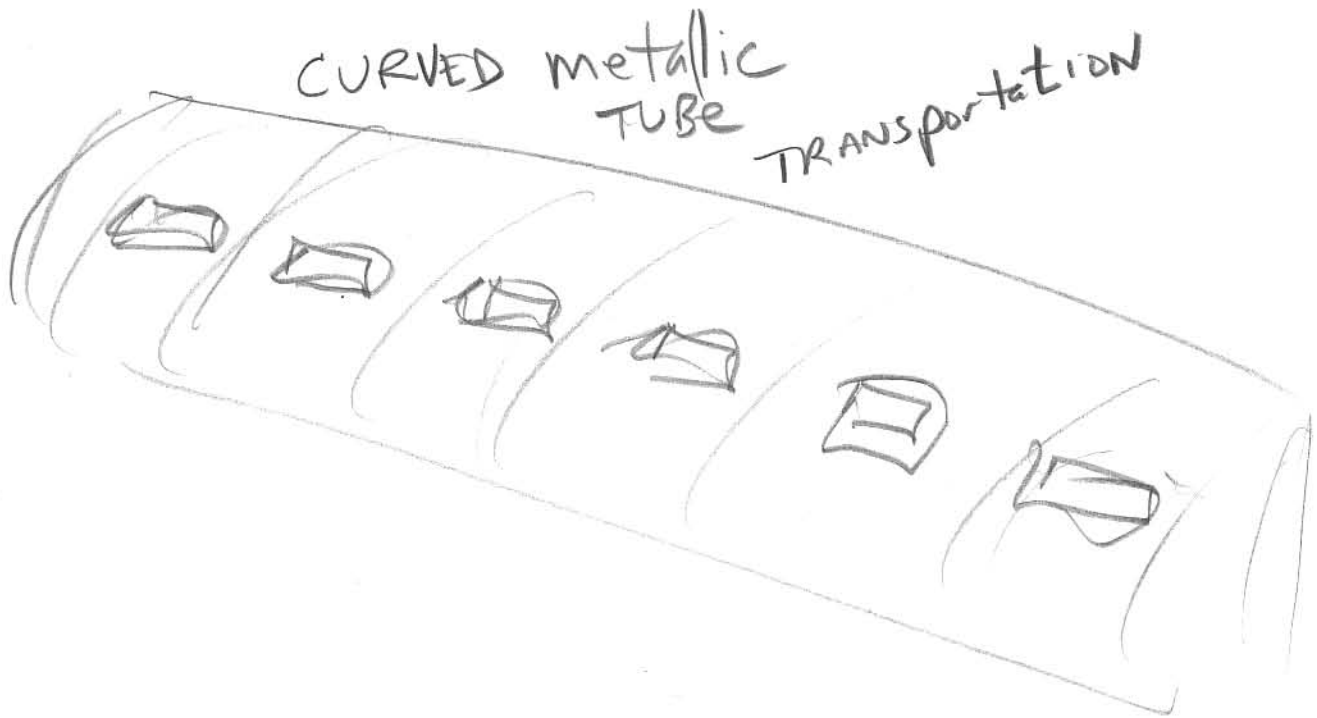

NT9P-NKVO

SLIPPERY / SLIDEY

PERSON - BACK TO WALL

FLOWING  
OOZING  
DOWNWARD

DOGS BARK

CURVED metallic  
TUBE

TRANSPORTATION

Little  
Blonde girl

WIRE  
MESH

MULTIPLE people

VIEW - MOTION

SHARK

AMERICAN  
FLAG

pitcher

CRABS / INSECTS

MAN  
WITH short  
gray Beard  
stubble  
Needs shave  
SHORT gray whiskers