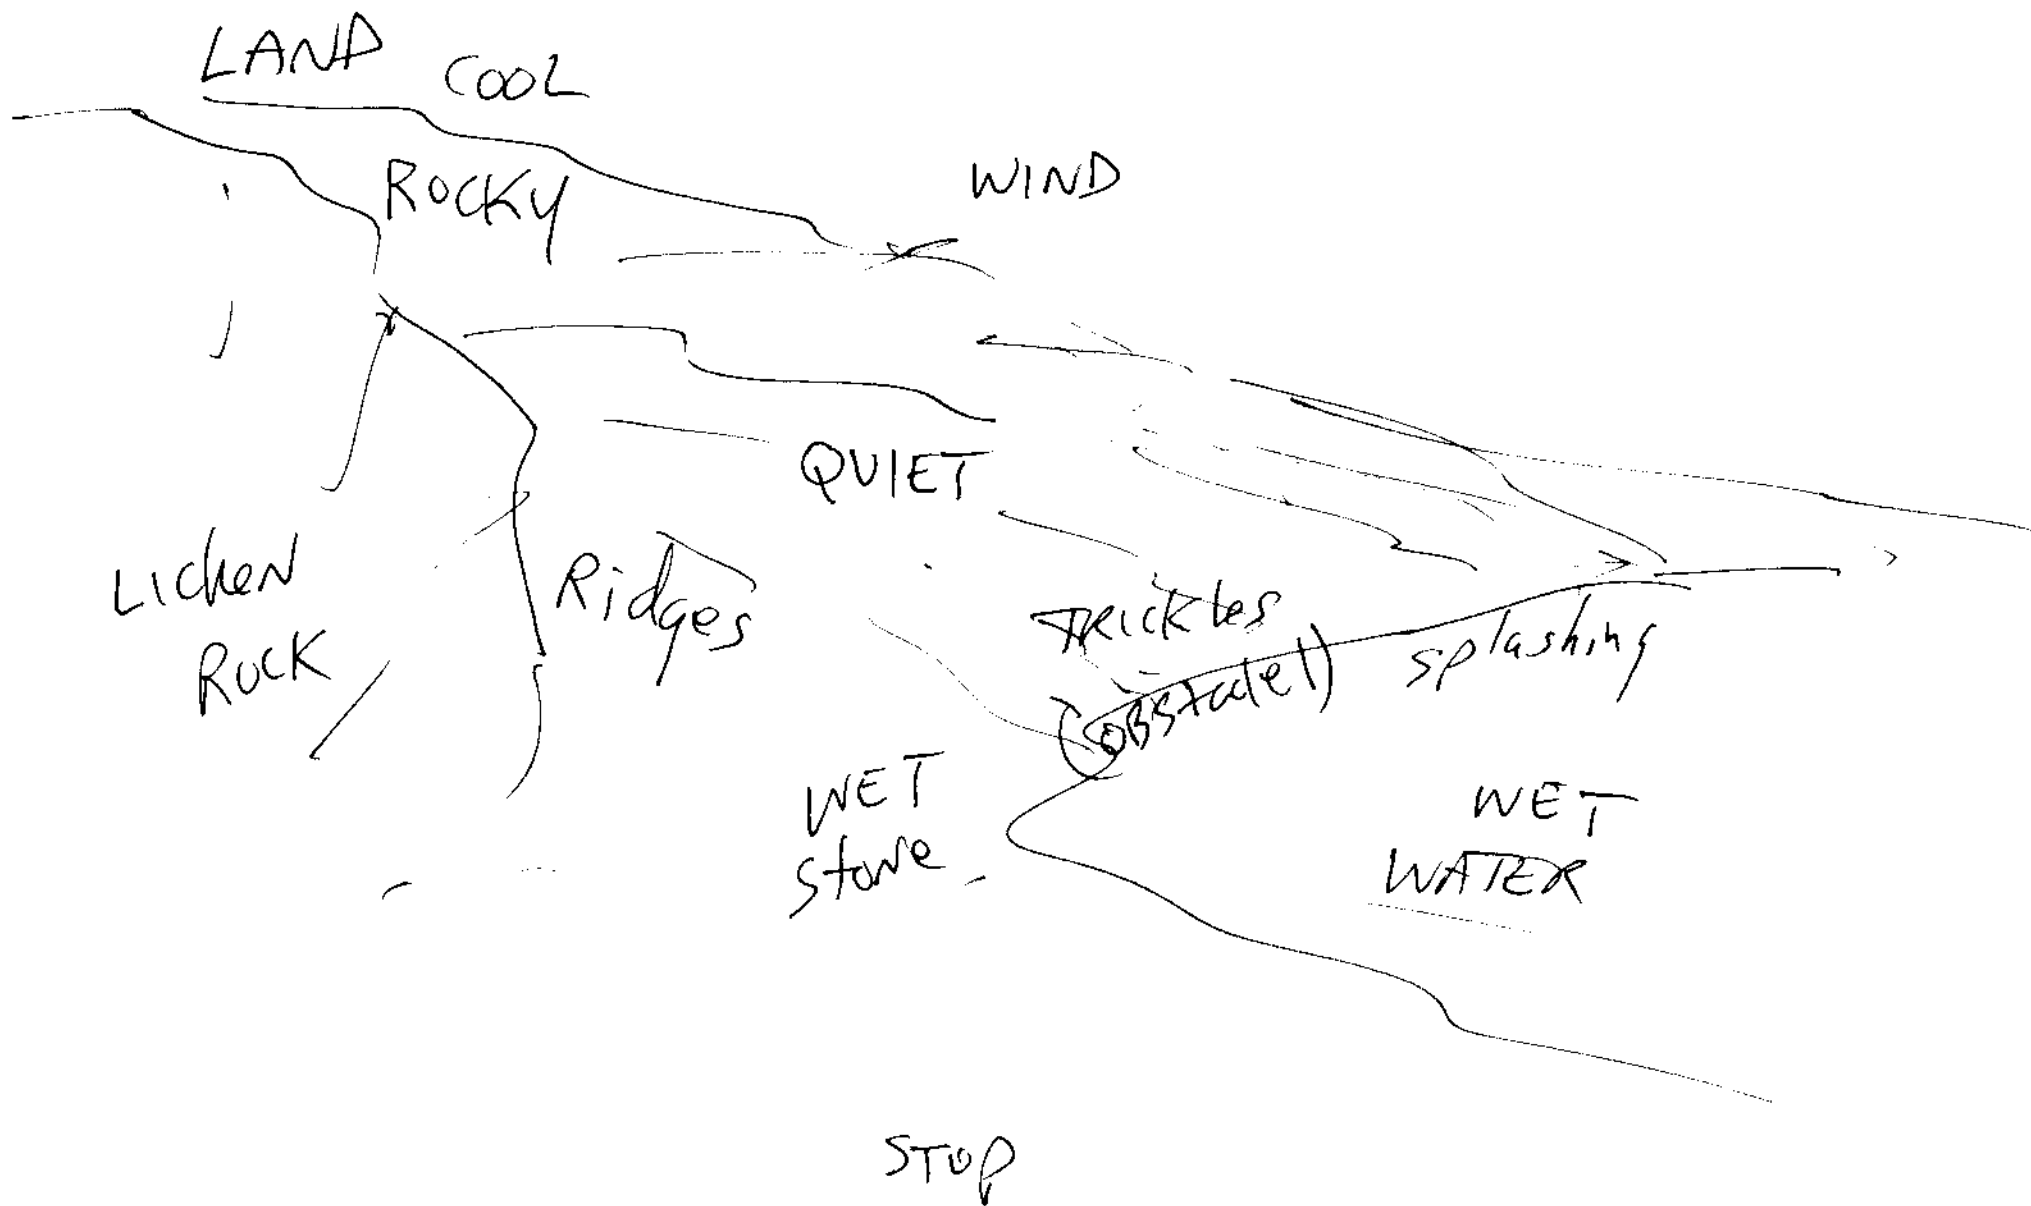

52 PHONICS

A: ALASKA glacial
E. nether netherland Recedes
I: ice icy BRIM ringed
O: outcast gold goal cold scour
U: fulcrum clouds

FREE SPACE:

rock exposed retreat
reach end
feeling
nome

nome

stop

53

CASCADE

LAND | AIR | WATER | STRUCTURE
ENERGY | OBSTACLE |

LIFE: VEGETATION LOW (Lichen)

LIFE: HUMAN |

LIFE: OTHER |

WIND BLOWN

BLACKBOARD

cracked weathered eroded

LAND |
GRAY exposed rock
cracks
crevasses
WIND - stillness
shale granite
Fresh Air
exposed receding

BLACKBOARD

LAND 1

EXPOSED
(SLOPING)

STP

step

Flows

Rivulets

Like small streams
Runoff over
Trickle over
the side
Run down
(melting)

(Dead forest)

LARGE STAND OF
WHITE TREES LIKE
Bleached pine trees that
are gray not green
stop

EDGING

sheen of
sun off
water

MEANDERING
RIVER IN - seems
A Northern
LANDSCAPE

STOP