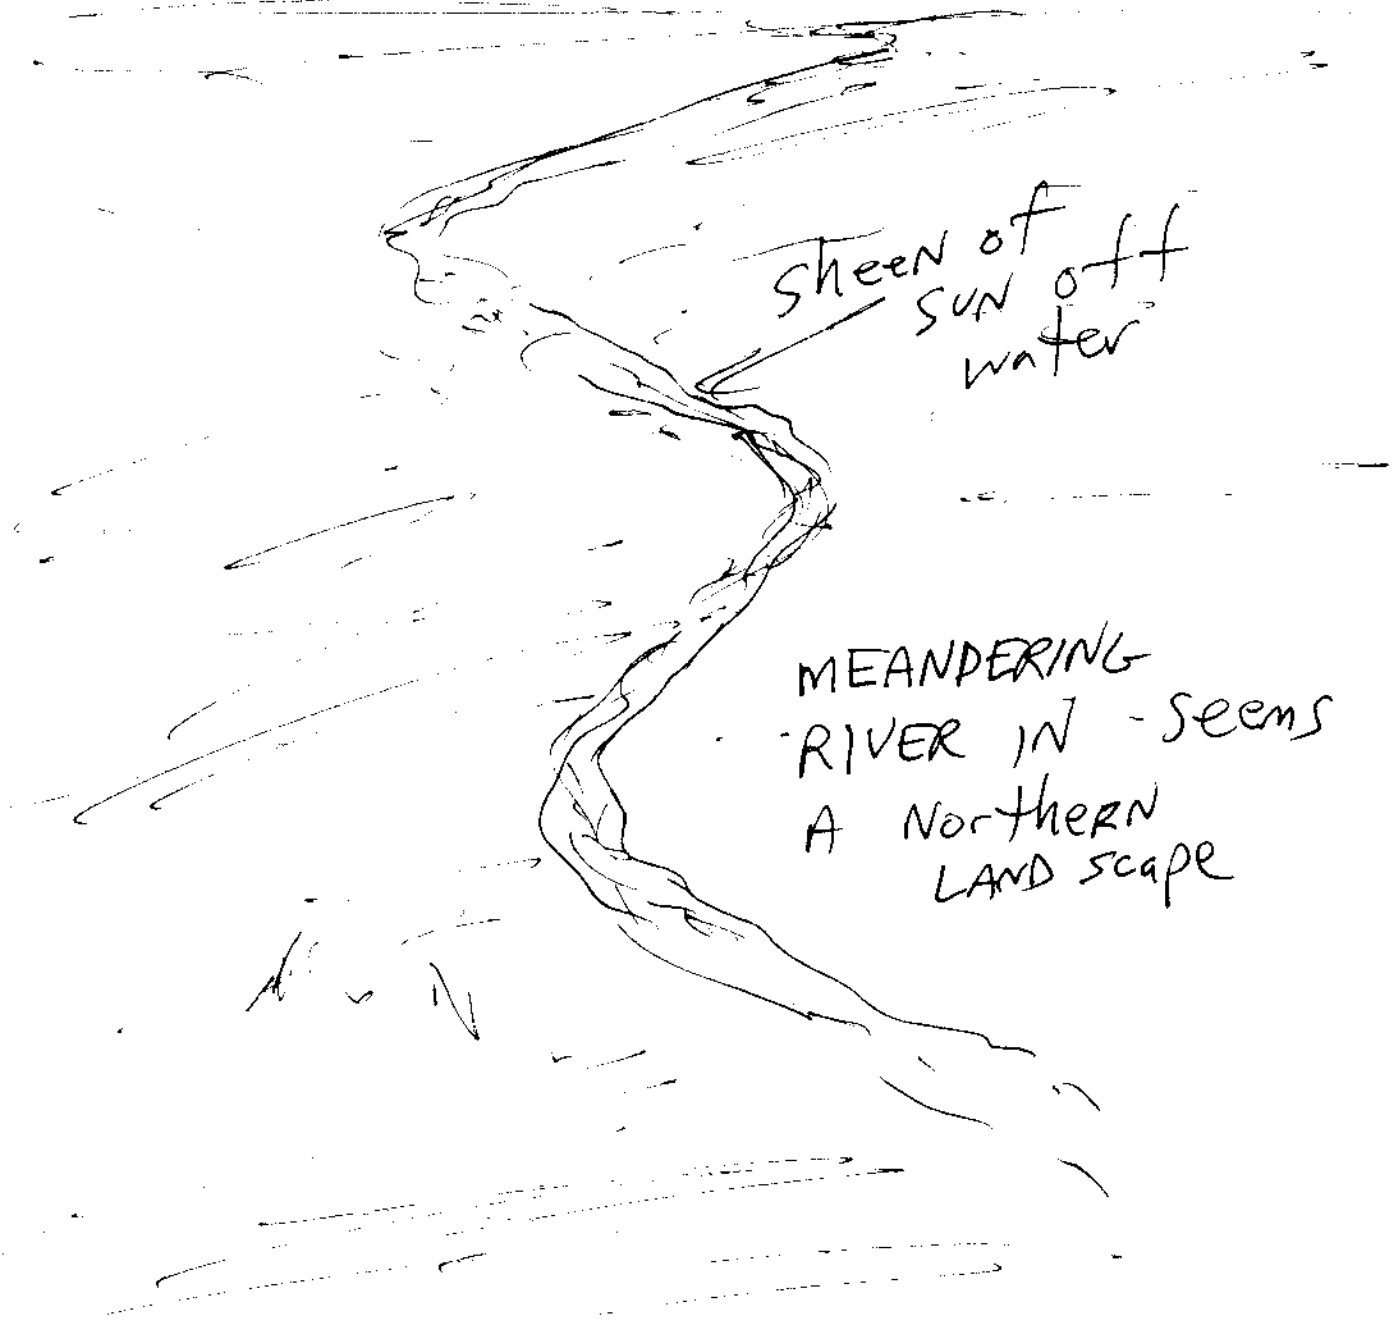

BLACKBOARD

LAND 1

EXPOSED
(SLOPING)

STP

step

Flows

Rivulets

Like small streams
Runoff over
Trickle over
the side
Run down
(melting)

step

BLACKBOARD

LIFE veg!
(Lichen)

Southwest
exposed face

Rock
plants cling to Rock
primitive

stop

EDGING

WATER CASCADES OVER ROCK FACE
IN sheets
WATER OVER ROCK shelf

(Dead forest)

LARGE STAND OF
WHITE TREES LIKE
Bleached pine trees that
are gray not green
stop

EDGING

sheen of
sun off
water

MEANDERING
RIVER IN - seems
A Northern
LANDSCAPE

STOP