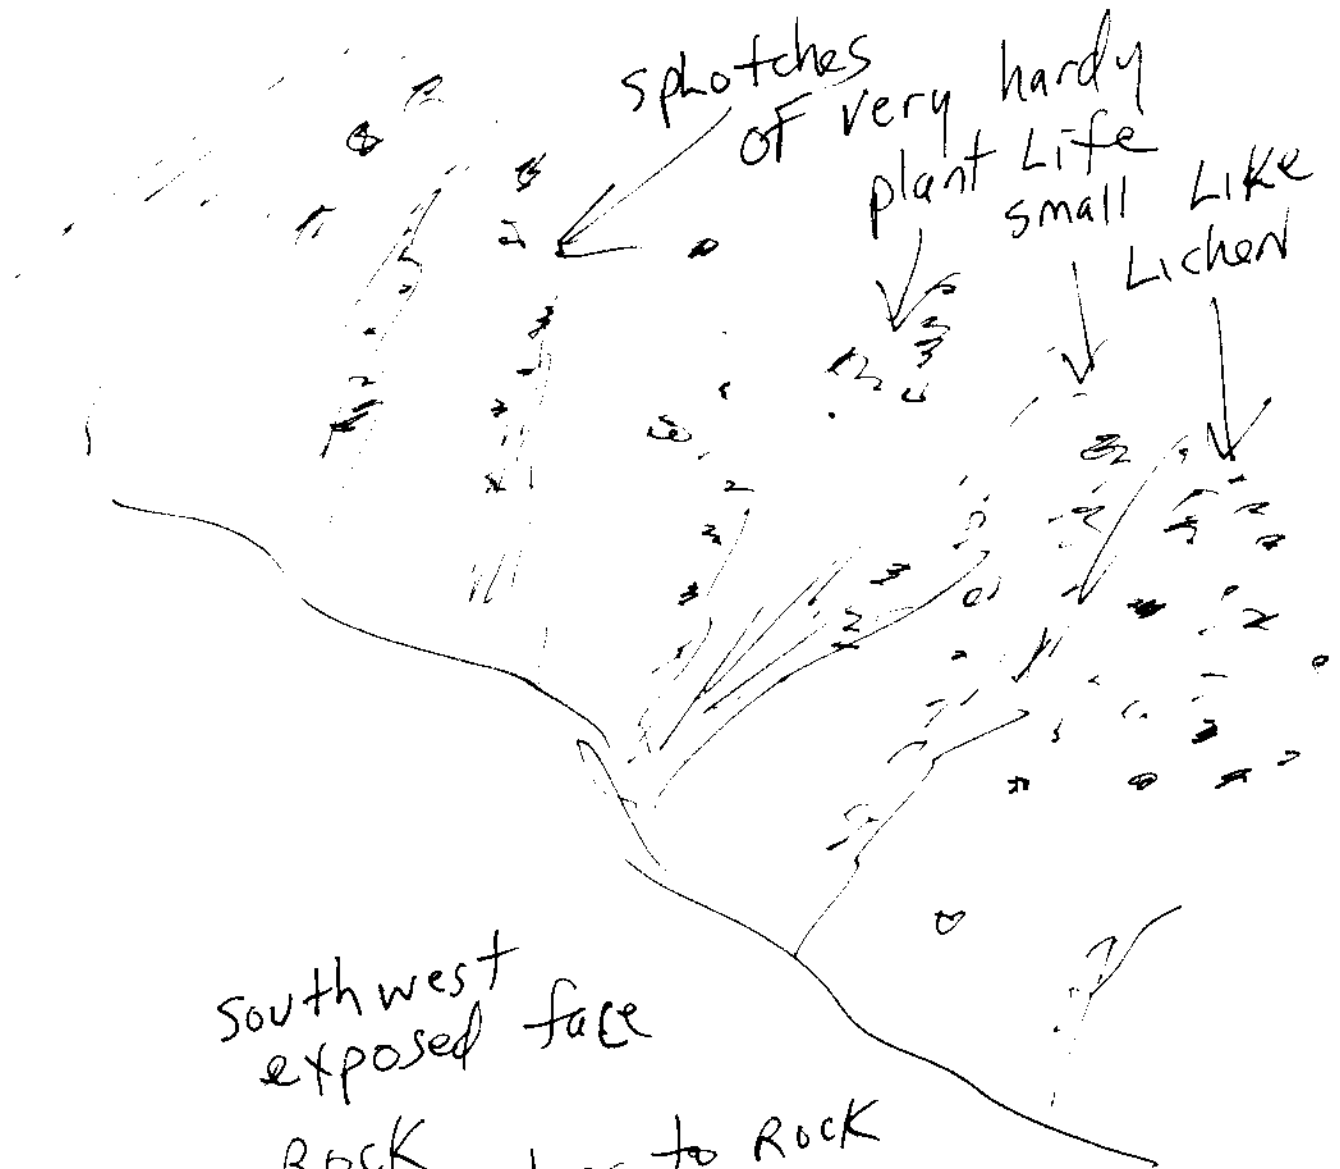

BLACKBOARD

LAND 1

EXPOSED
(SLOPING)

STP

step

Flows

Rivulets

Like small streams
Runoff over
Trickle over
the side
Run down
(melting)

step

BLACKBOARD

LIFE veg!
(Lichen)

Southwest
exposed face

Rock
plants cling to Rock
primitive

stop

EDGING

WATER CASCADES OVER ROCK FACE
IN sheets
WATER OVER ROCK shelf

(Dead forest)

LARGE STAND OF
WHITE TREES LIKE
Bleached pine trees that
are gray not green
stop

EDGING

sheen of
sun off
water

MEANDERING
RIVER IN - seems
A Northern
LANDSCAPE

STOP