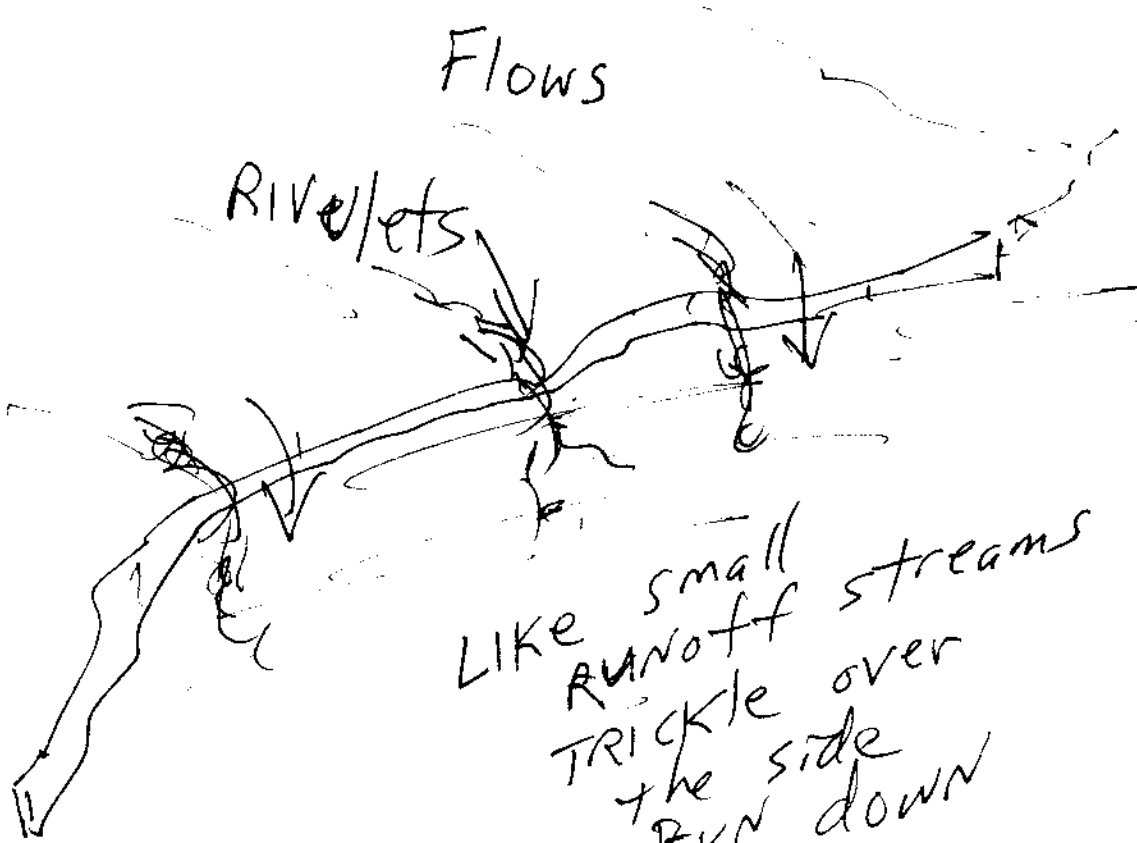

BLACKBOARD

LAND 1

EXPOSED
(SLOPING)

STP

step

Flows

Rivulets

Like small streams
Runoff over
Trickle over
the side
Run down
(melting)

step

BLACKBOARD

LIFE veg!
(Lichen)

Southwest
exposed face

Rock
plants cling to Rock
primitive

stop

EDGING

WATER CASCADES OVER ROCK FACE
IN sheets
WATER OVER ROCK shelf

(Dead forest)

LARGE STAND OF
WHITE TREES LIKE
Bleached pine trees that
are gray not green
stop

EDGING

sheen of
sun off
water

MEANDERING
RIVER IN - seems
A Northern
LANDSCAPE

STOP