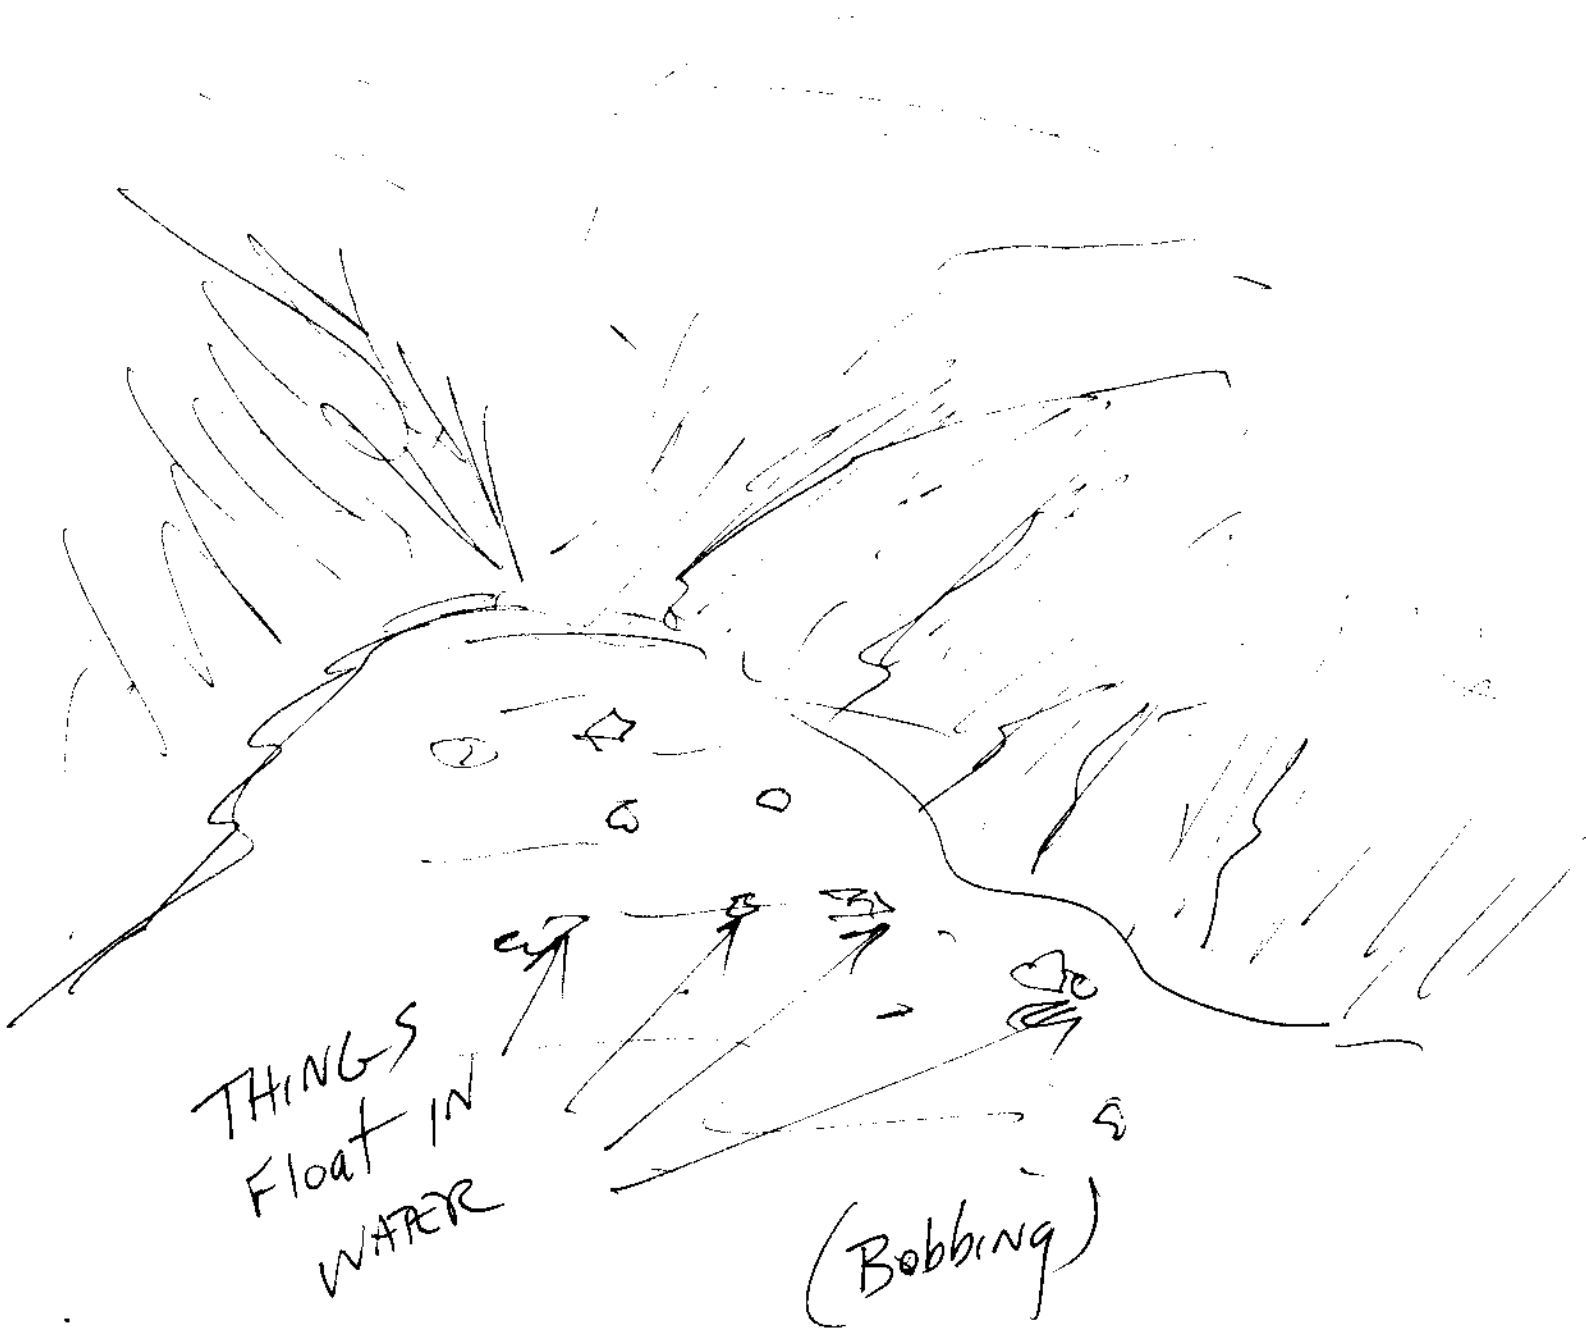

stop

BLACKBOARD

LIFE: VEG
(Lichen)

grows on rock
yellowish gray green
small

- earthy vegetation/
Rock
Smell

could scrape with
knife

sprouting here
almost out of season

stop

BLACKBOARD

LAND 1

EXPOSED
(SLOPING)

STP

step

Flows

Rivulets

Like small streams
Runoff over
Trickle over
the side
Run down
(melting)

step

BLACKBOARD

LIFE veg!
(Lichen)

Southwest
exposed face

Rock
plants cling to Rock
primitive

stop

EDGING

WATER CASCADES OVER ROCK FACE
IN sheets
WATER OVER ROCK shelf