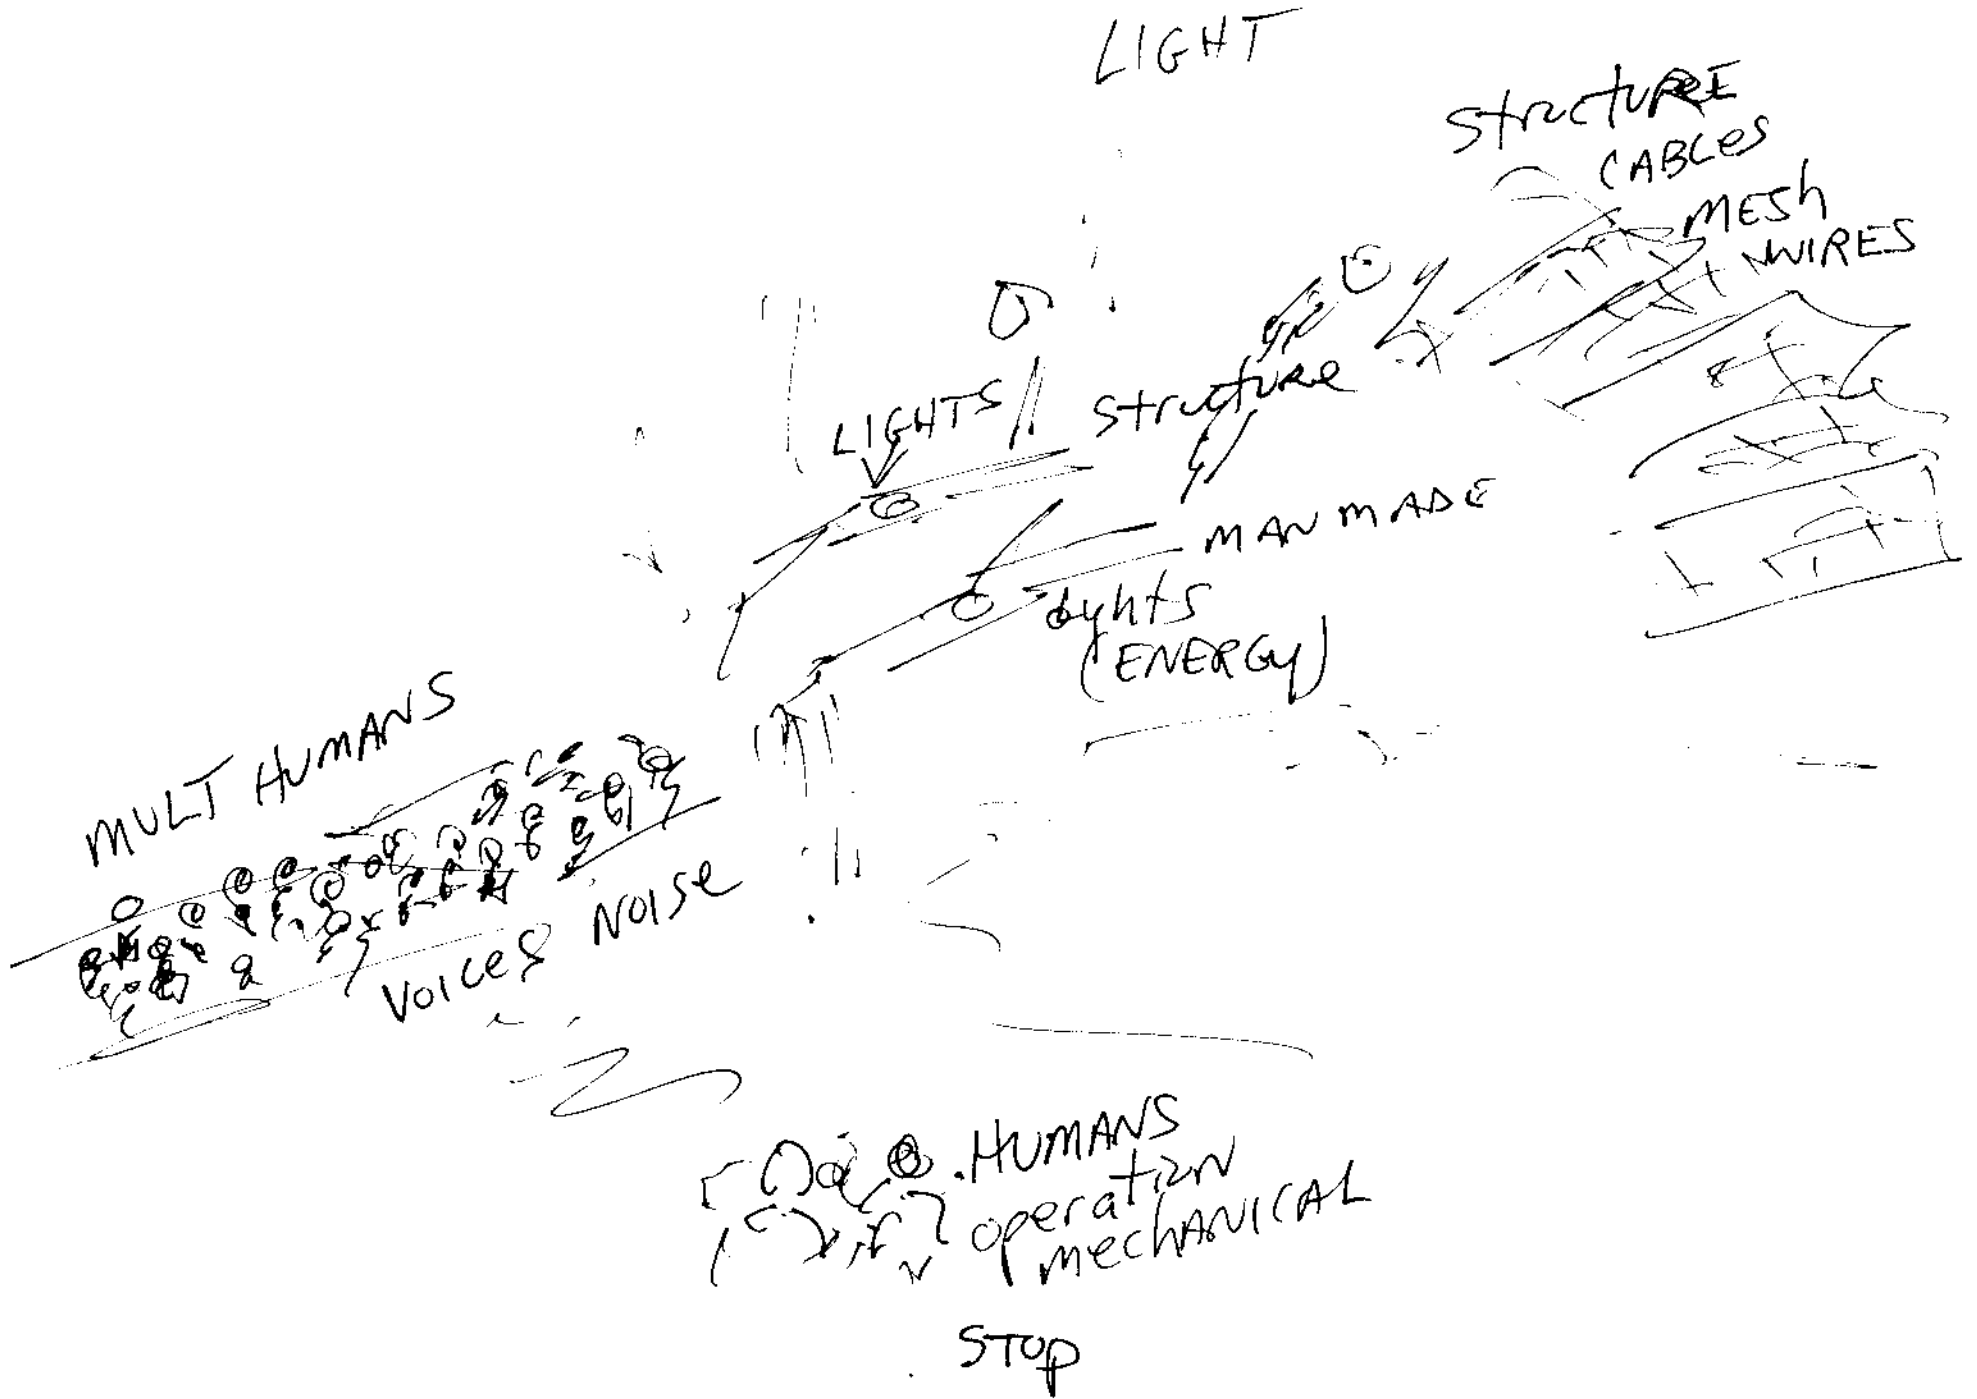

rivets die cast

corrugated filler

mesh finish

morper moper

Morgan

step

CASCADE

LAND 1 AIR WATER STRUCTURE 2

ENERGY 1 OBSTACLE

LIFE: VEGETATION LOW

LIFE: HUMAN MULT LIFE: HUMAN 2

LIFE: OTHER

(Reminded me of DRAW Bridge)

large metallic irregular shaped

(Harbor) high ground

BLACKBOARD